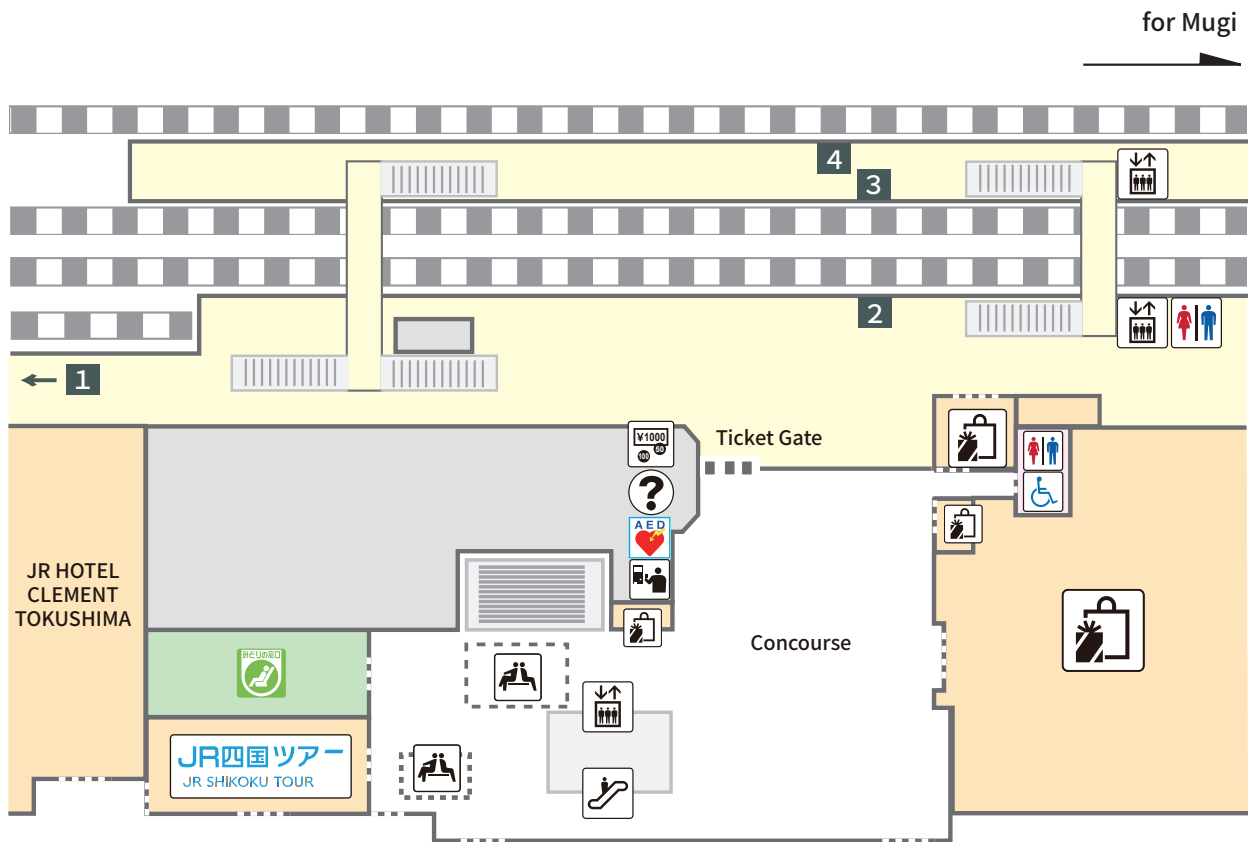

Tokushima station

 Escalator

 Ticket machine

 Fare Adjustment

 Restroom

 Elevator

 Stairs

 Accessible facility

 Tourism information center

 Green Tickets Counter  AED

 Lounge

 1 ~ 4 Platform

 JR Shikoku Tour Tokushima Branch (JR Shikoku Travel Service Center)