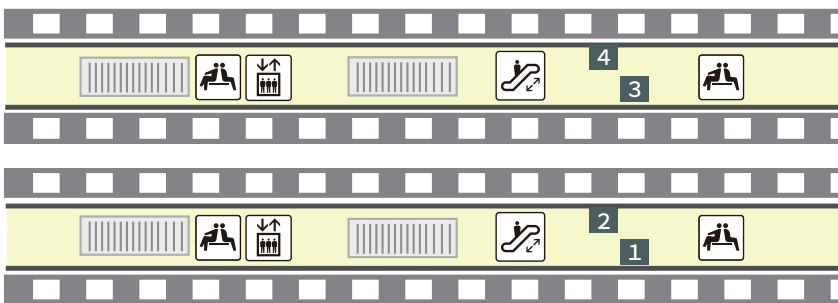

Kōchi station

1F

2F

Kōchi Station "Anpanman Train Hiroba"

3F

for Takamatsu

- | | | | |
|-----------|----------------|-----------------------|--|
| Escalator | Coin lockers | Stairs | Restroom |
| Elevator | Ticket machine | Green Tickets Counter | Accessible facility |
| ATM | Nursery | Smoking area | JR Rent-A-Car |
| Lounge | AED | 1~4 Platform | JR Shikoku Tour Kochi Branch
(JR Shikoku Travel Service Center) |