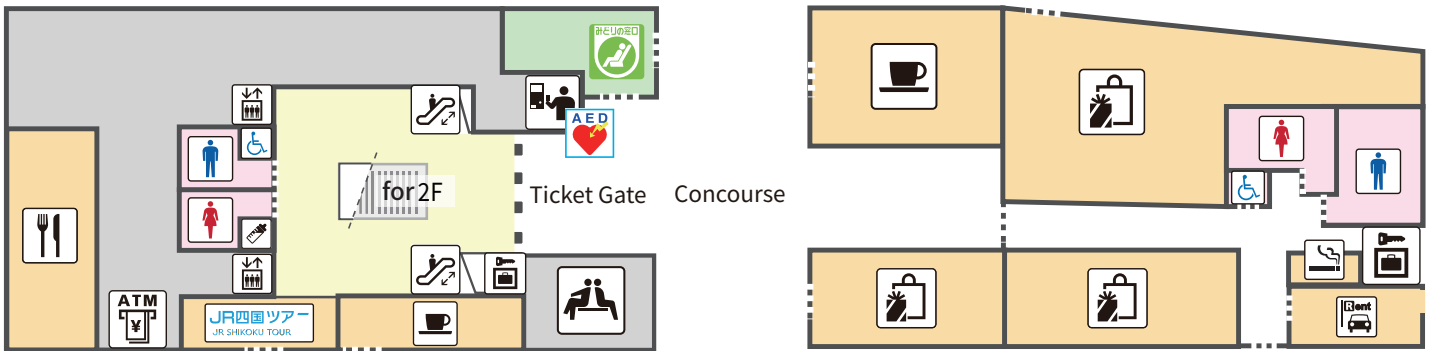

Kōchi station

1F

2F

Kōchi Station "Anpanman Train Hiroba"

3F

for Takamatsu

- | | | | |
|-----------|----------------|-----------------------|--|
| Escalator | Coin lockers | Stairs | Restroom |
| Elevator | Ticket machine | Green Tickets Counter | Accessible facility |
| ATM | Nursery | Smoking area | JR Rent-A-Car |
| Lounge | AED | 1~4 Platform | JR Shikoku Tour Kochi Branch
(JR Shikoku Travel Service Center) |