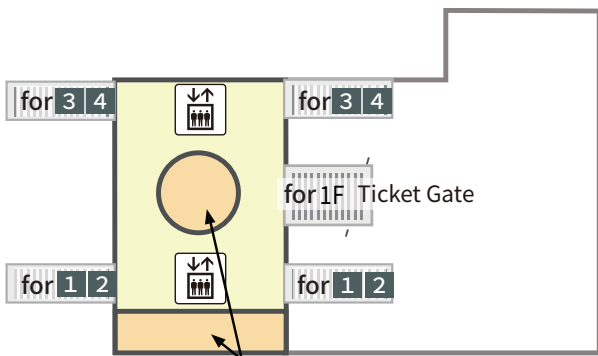

Kōchi station

1F

2F

Kōchi Station "Anpanman Train Hiroba"

3F

for Takamatsu

- | | | | |
|-----------|----------------|-----------------------|--|
| Escalator | Coin lockers | Stairs | Restroom |
| Elevator | Ticket machine | Green Tickets Counter | Accessible facility |
| ATM | Nursery | Smoking area | JR Rent-A-Car |
| Lounge | AED | 1~4 Platform | JR Shikoku Tour Kochi Branch
(JR Shikoku Travel Service Center) |