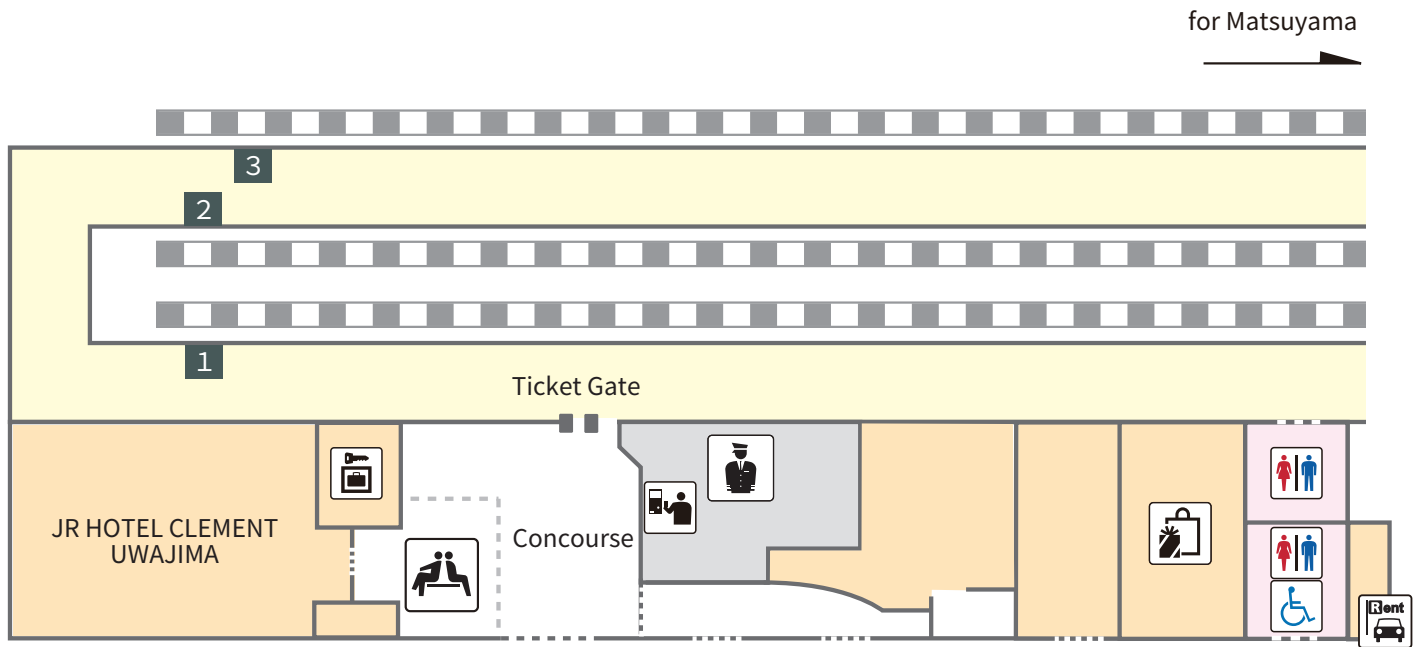

Uwajima station

Coin lockers

Ticket machine

Lounge

Restroom

JR Rent-A-Car

Station Office

1~3 Platform

Accessible facility