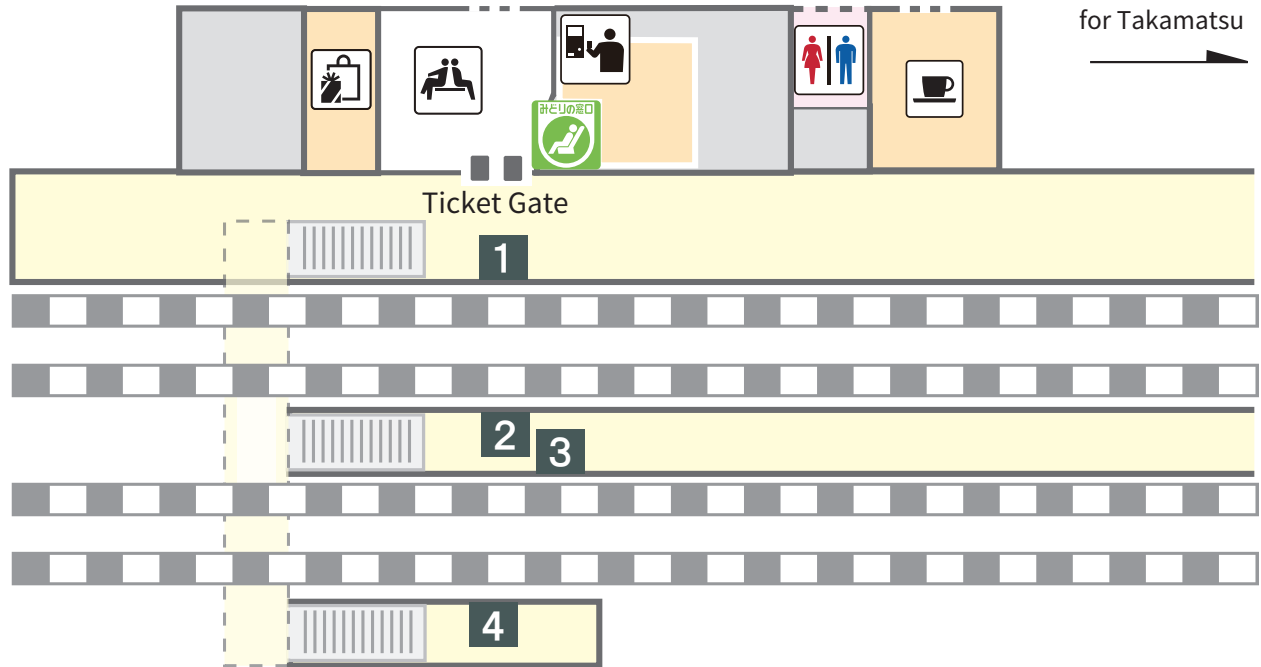

Kan-onji station

Ticket machine

Stairs

Green Tickets Counter

Restroom

Lounge

1

~

4

Platform