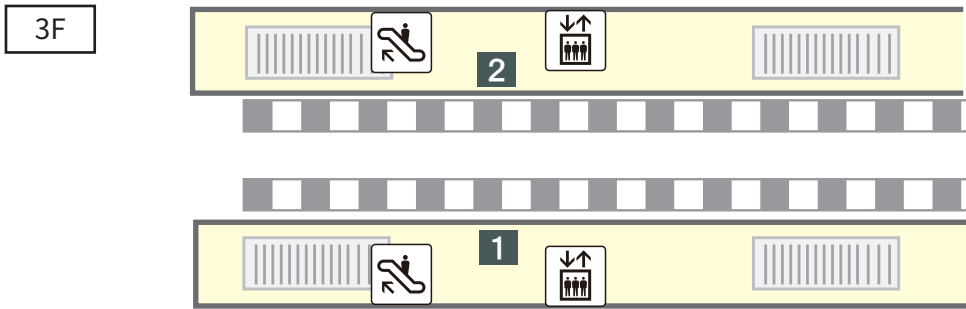

Marugame station

 Escalator	 Coin lockers	 Stairs	 Restroom
 Elevator	 Ticket machine	 1~2 Platform	 Accessible facility
 Tourism information center	 ATM	 Green Tickets Counter	 JR Rent-A-Car