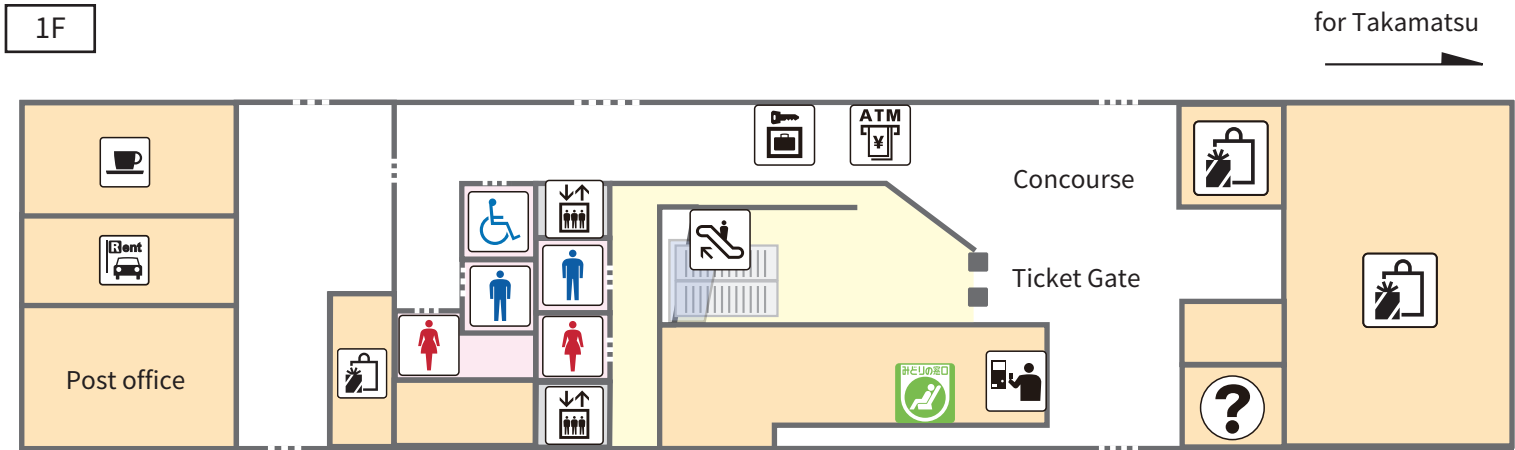

Marugame station

 Escalator	 Coin lockers	 Stairs	 Restroom
 Elevator	 Ticket machine	 1~2 Platform	 Accessible facility
 Tourism information center	 ATM	 Green Tickets Counter	 JR Rent-A-Car