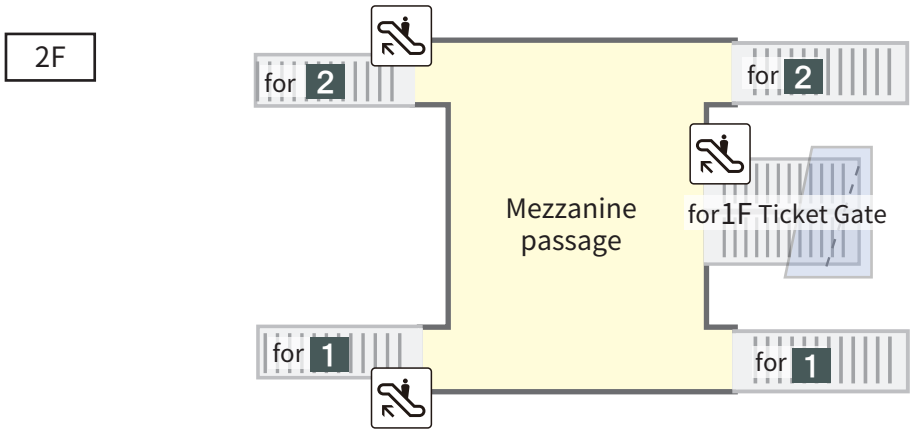

Marugame station

 Escalator	 Coin lockers	 Stairs	 Restroom
 Elevator	 Ticket machine	 1~2 Platform	 Accessible facility
 Tourism information center	 ATM	 Green Tickets Counter	 JR Rent-A-Car