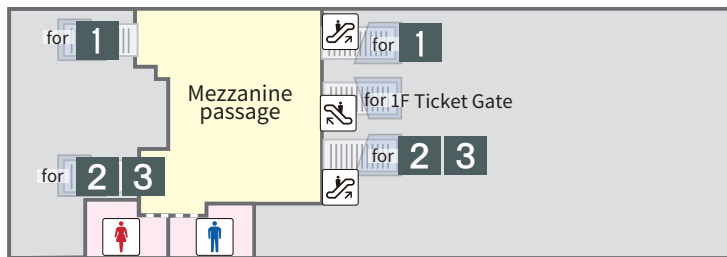

# Sakaide station

1F

for Takamatsu

2F

3F

Escalator	Coin lockers	Stairs	Restroom
Elevator	Ticket machine	<b>1~3</b> Platform	Accessible facility
Tourism information center	ATM	Lunch Box	Green Tickets Counter
AED	JR Rent-A-Car	Lounge	