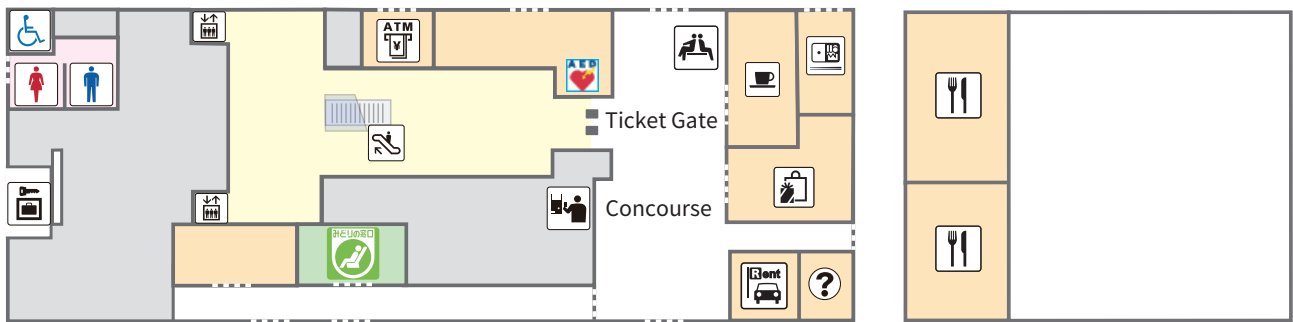

# Sakaide station

1F

for Takamatsu

2F

3F

Escalator	Coin lockers	Stairs	Restroom
Elevator	Ticket machine	<b>1~3</b> Platform	Accessible facility
Tourism information center	ATM	Lunch Box	Green Tickets Counter
AED	JR Rent-A-Car	Lounge	