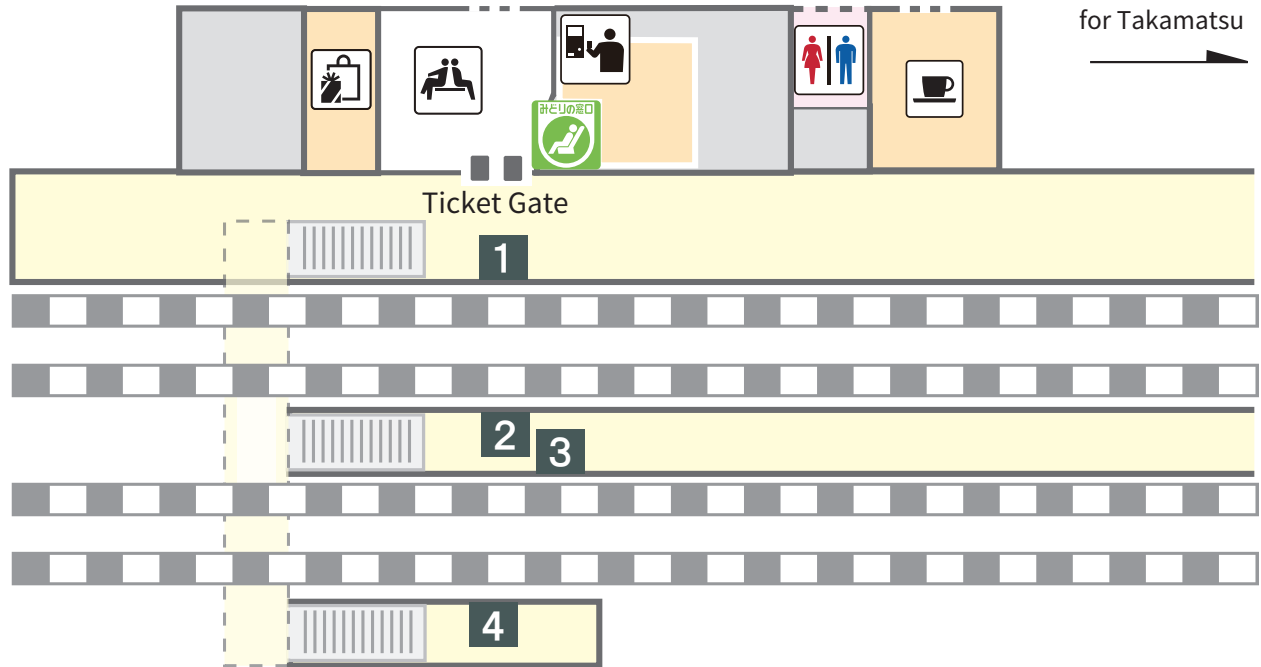

Kan-onji station

Ticket machine

Stairs

Green Tickets Counter

Restroom

Lounge

1~4 Platform