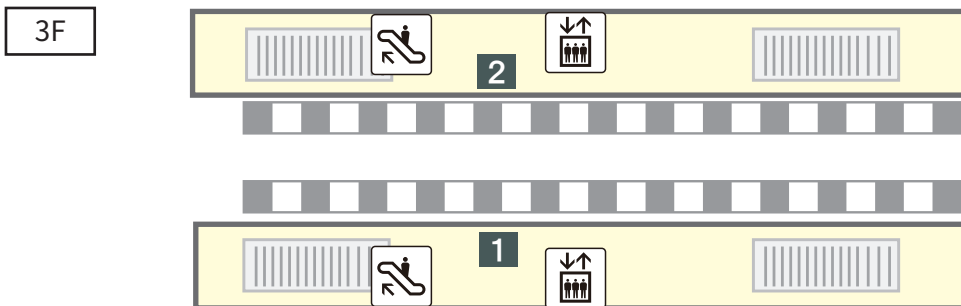

Marugame station

 Escalator	 Coin lockers	 Stairs	 Restroom
 Elevator	 Ticket machine	 1~2 Platform	 Accessible facility
 Tourism information center	 ATM	 Green Tickets Counter	 JR Rent-A-Car