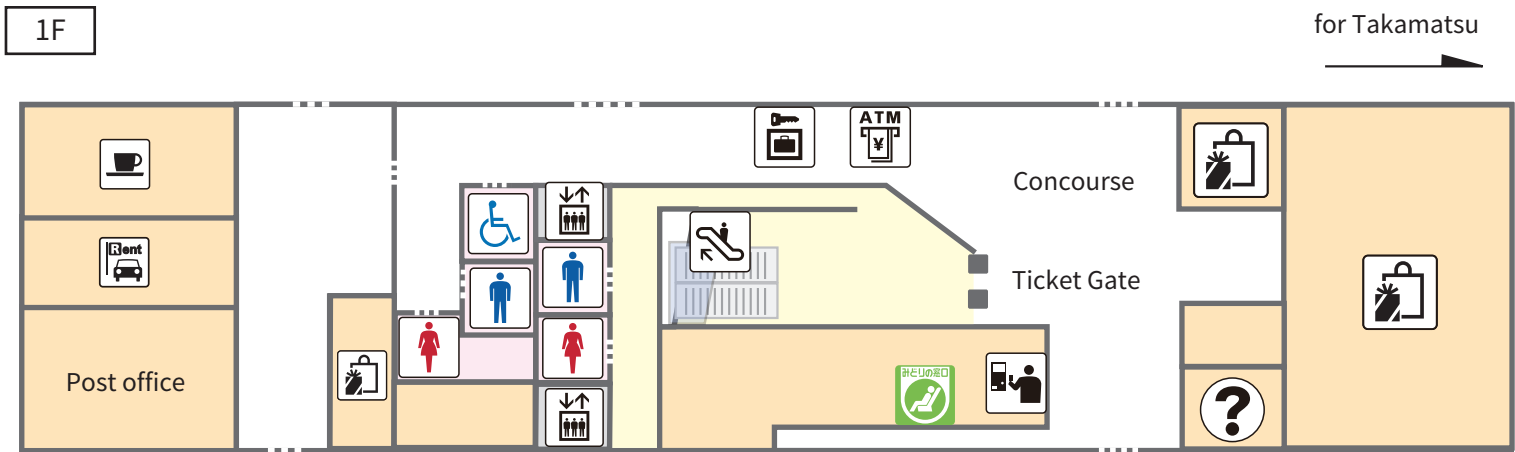

Marugame station

 Escalator	 Coin lockers	 Stairs	 Restroom
 Elevator	 Ticket machine	 1~2 Platform	 Accessible facility
 Tourism information center	 ATM	 Green Tickets Counter	 JR Rent-A-Car