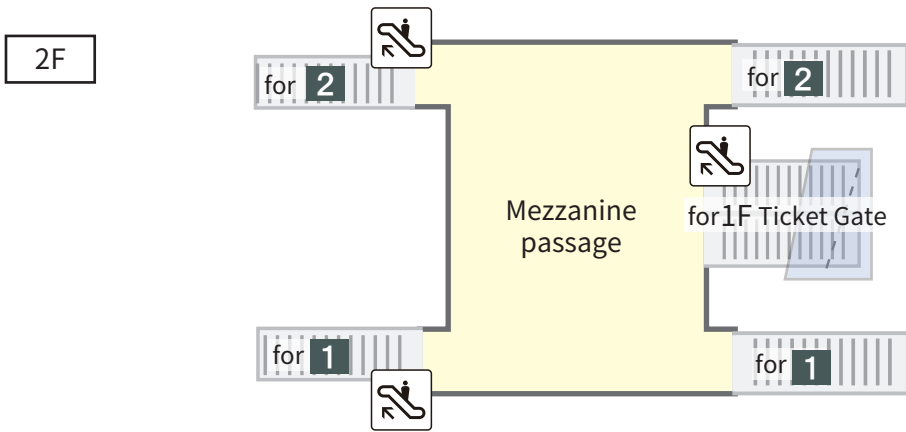

Marugame station

 Escalator	 Coin lockers	 Stairs	 Restroom
 Elevator	 Ticket machine	 1~2 Platform	 Accessible facility
 Tourism information center	 ATM	 Green Tickets Counter	 JR Rent-A-Car