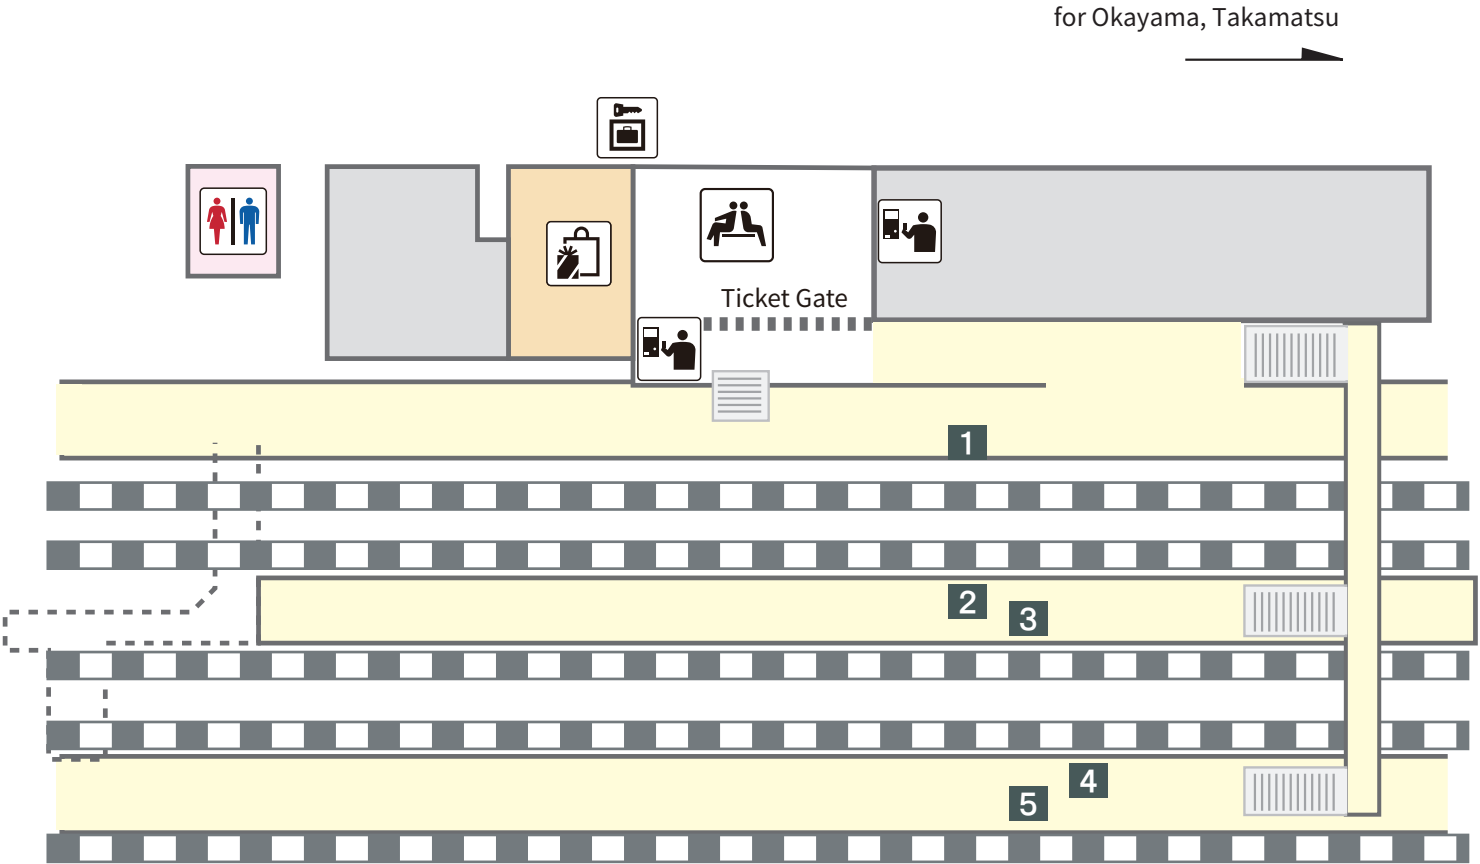

Awa-Ikeda station

 Coin lockers	 Ticket machine	 Restroom	 Lounge
 Stairs	1 ~ 5 Platform		