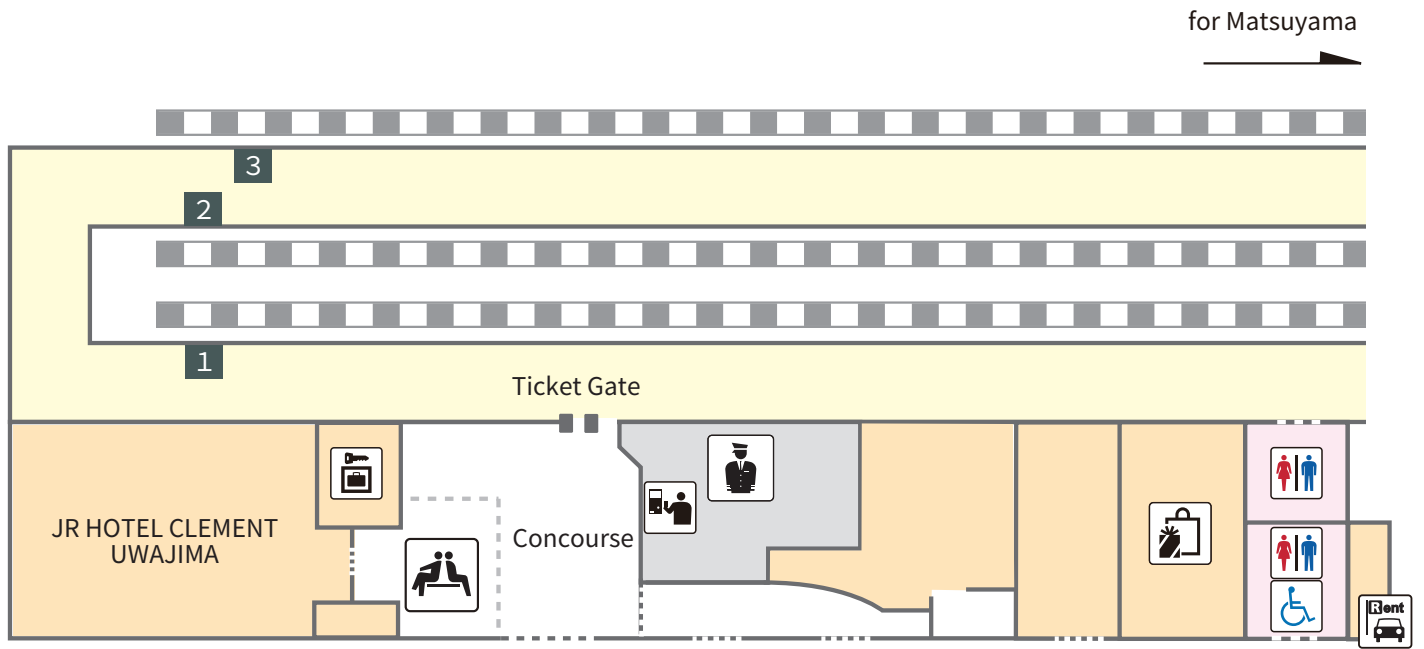

# Uwajima station

Coin lockers

Ticket machine

Lounge

Restroom

JR Rent-A-Car

Station Office

1~3 Platform

Accessible facility