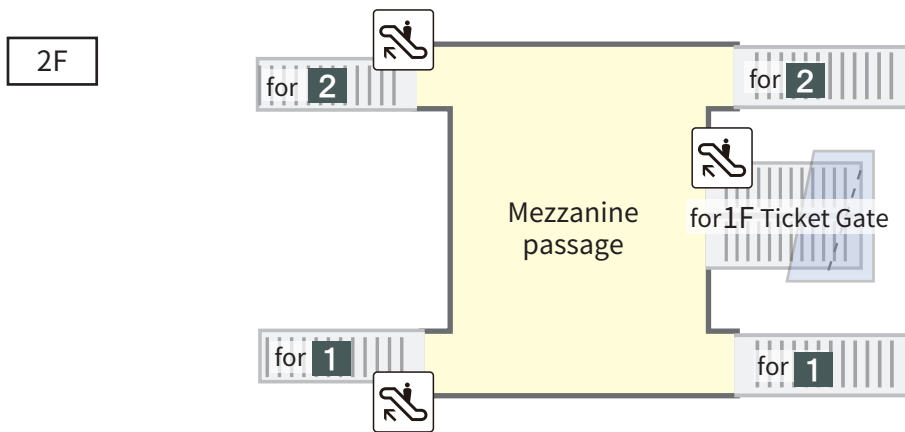

Marugame station

	Escalator		Coin lockers		Stairs		Restroom
	Elevator		Ticket machine		1~2 Platform		Accessible facility
	Tourism information center		ATM		Green Tickets Counter		JR Rent-A-Car