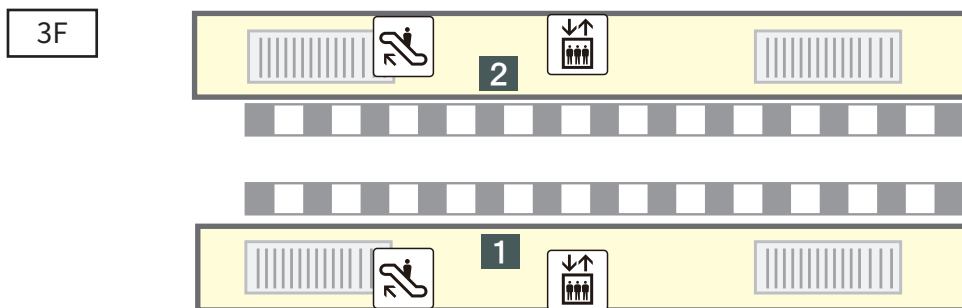

Marugame station

	Escalator		Coin lockers		Stairs		Restroom
	Elevator		Ticket machine		1~2 Platform		Accessible facility
	Tourism information center		ATM		Green Tickets Counter		JR Rent-A-Car