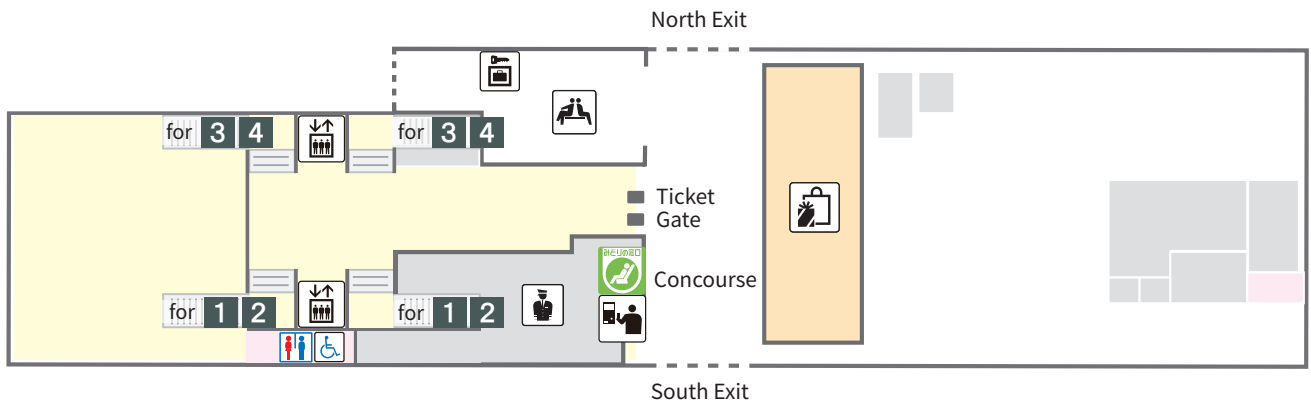

Utazu station

1F

2F

for Takamatsu

Elevator

Coin lockers

Ticket machine

Restroom

Stairs

Accessible facility

Green Tickets Counter

1~4 Platform

Lounge

Station Office