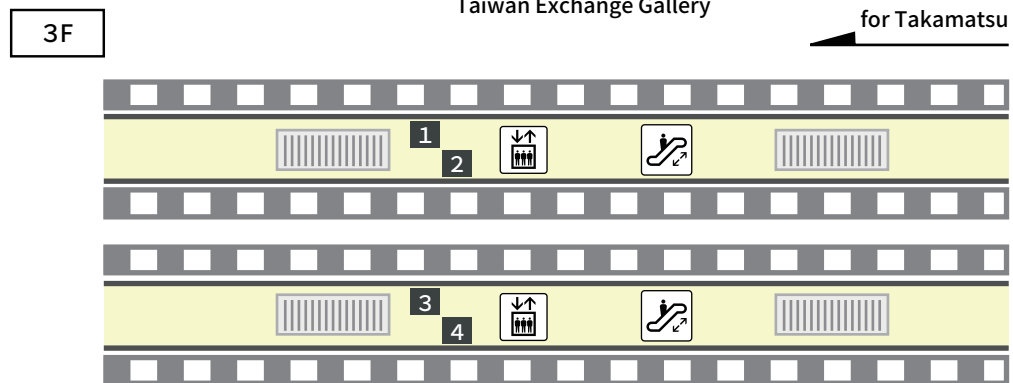

# Matsuyama station

- |                              |   |                     |          |                            |
|------------------------------|---|---------------------|----------|----------------------------|
| Escalator                    | Coin lockers  | Stairs              | Restroom | Elevator                   |
| Ticket machine               | Green Tickets Counter   | Accessible facility | ATM      | Nursery                    |
| Smoking area                 | JR Rent-A-Car   | Lounge              | AED      | Tourism information center |
| <b>1</b> ~ <b>4</b> Platform | JR Shikoku Tour Kochi Branch (JR Shikoku Travel Service Center) |                     |          |                            |