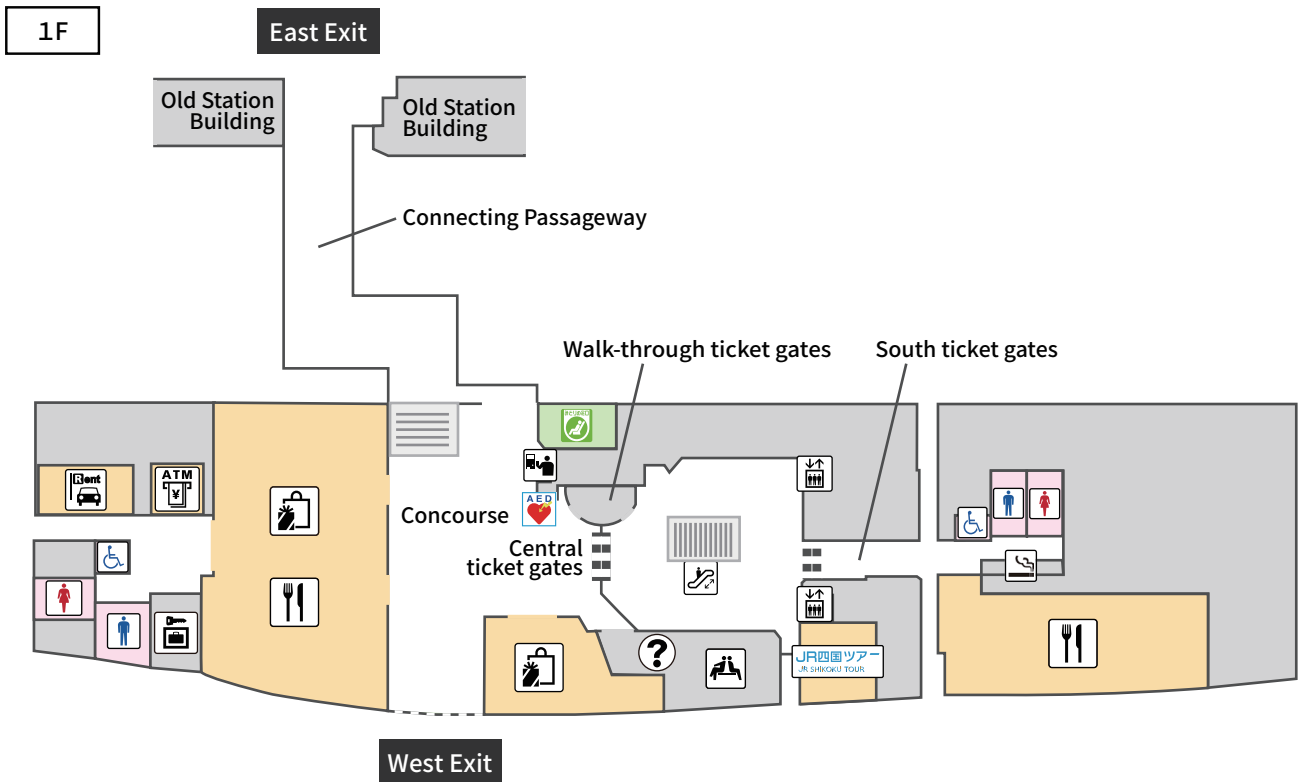

# Matsuyama station

- |                              |   |                     |          |                            |
|------------------------------|---|---------------------|----------|----------------------------|
| Escalator                    | Coin lockers  | Stairs              | Restroom | Elevator                   |
| Ticket machine               | Green Tickets Counter   | Accessible facility | ATM      | Nursery                    |
| Smoking area                 | JR Rent-A-Car   | Lounge              | AED      | Tourism information center |
| <b>1</b> ~ <b>4</b> Platform | JR Shikoku Tour Kochi Branch (JR Shikoku Travel Service Center) |                     |          |                            |