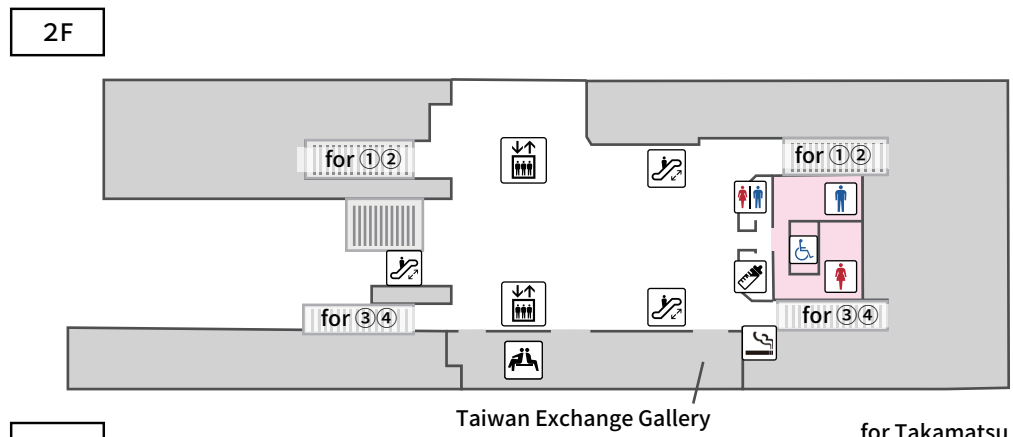

# Matsuyama station

- |                              |   |                     |          |                            |
|------------------------------|---|---------------------|----------|----------------------------|
| Escalator                    | Coin lockers  | Stairs              | Restroom | Elevator                   |
| Ticket machine               | Green Tickets Counter   | Accessible facility | ATM      | Nursery                    |
| Smoking area                 | JR Rent-A-Car   | Lounge              | AED      | Tourism information center |
| <b>1</b> ~ <b>4</b> Platform | JR Shikoku Tour Kochi Branch (JR Shikoku Travel Service Center) |                     |          |                            |